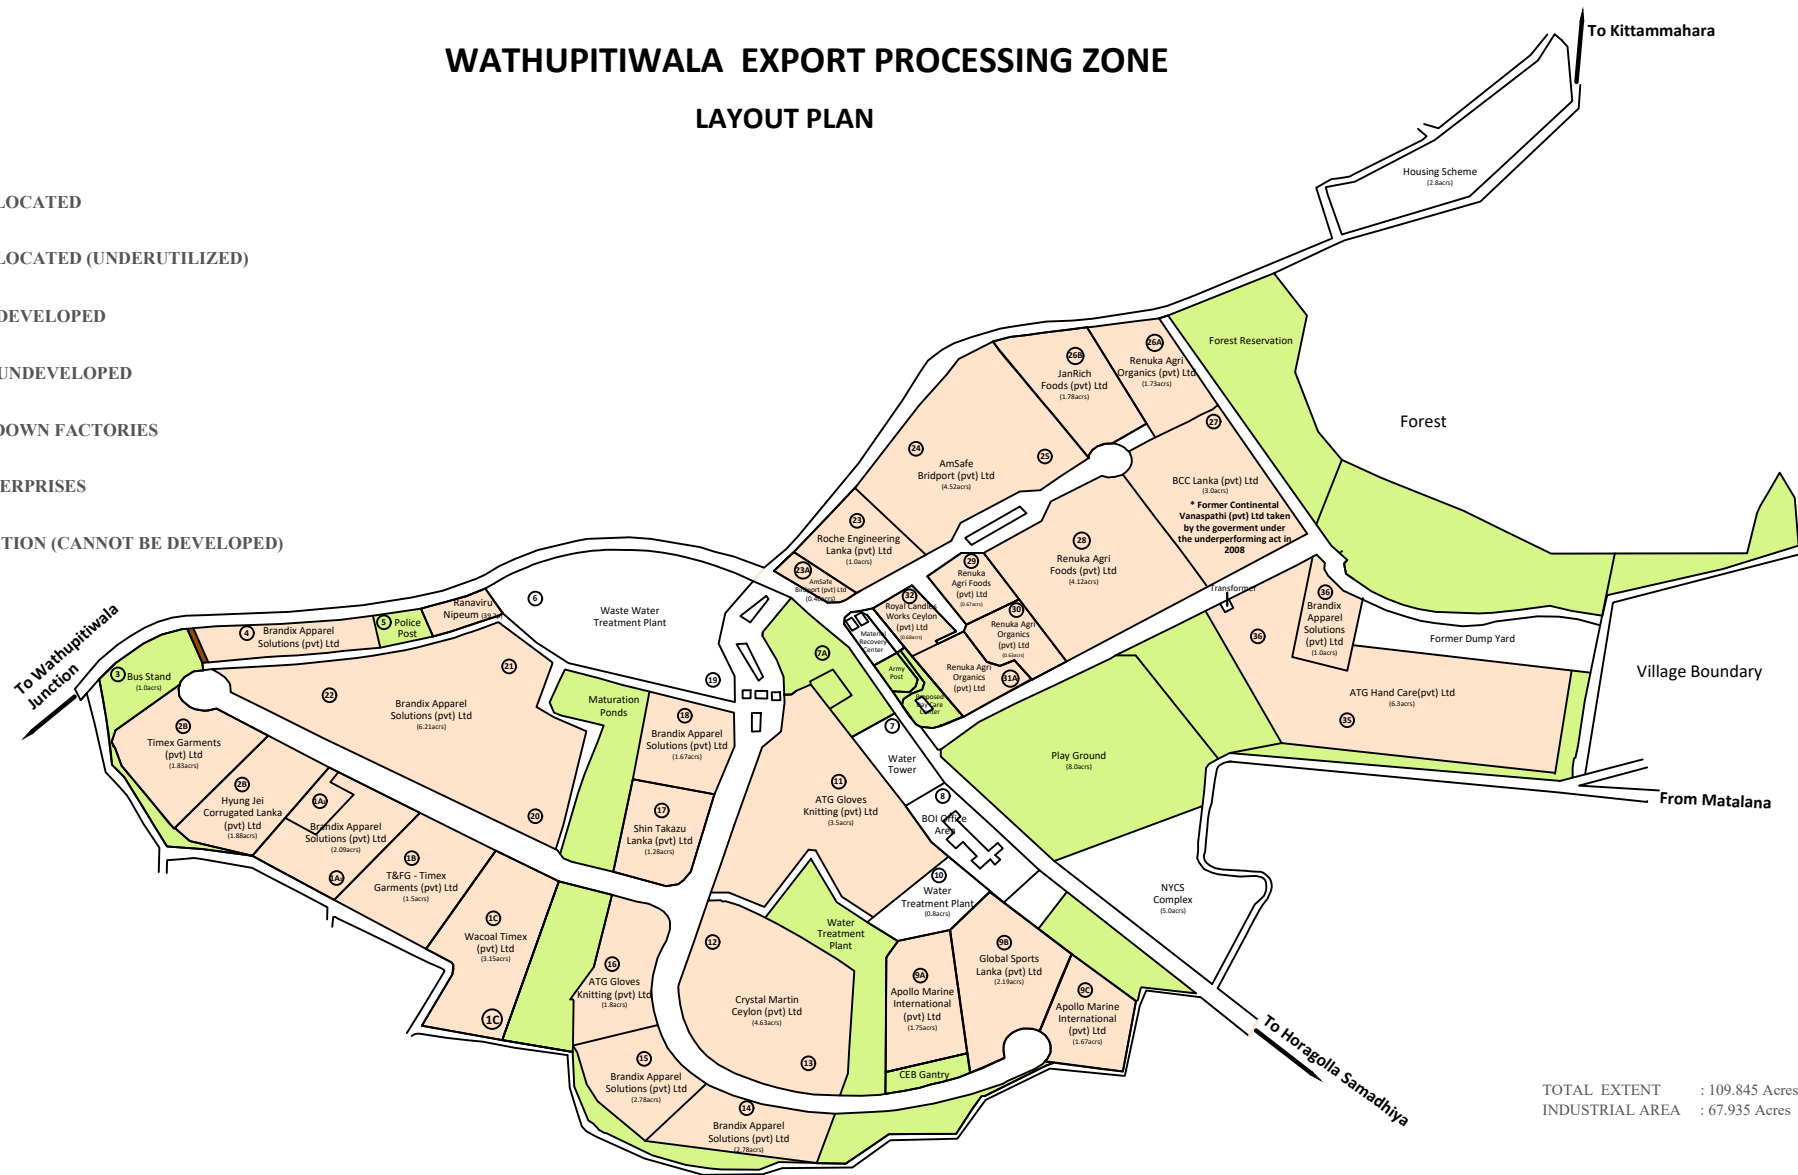

# WATHUPITIWALA EXPORT PROCESSING ZONE

## LAYOUT PLAN

### LEGEND

- LAND ALLOCATED
- LAND ALLOCATED (UNDERUTILIZED)
- VACANT DEVELOPED
- VACANT UNDEVELOPED
- CLOSED DOWN FACTORIES
- SICK ENTERPRISES
- RESERVATION (CANNOT BE DEVELOPED)

TOTAL EXTENT : 109.845 Acres  
 INDUSTRIAL AREA : 67.935 Acres