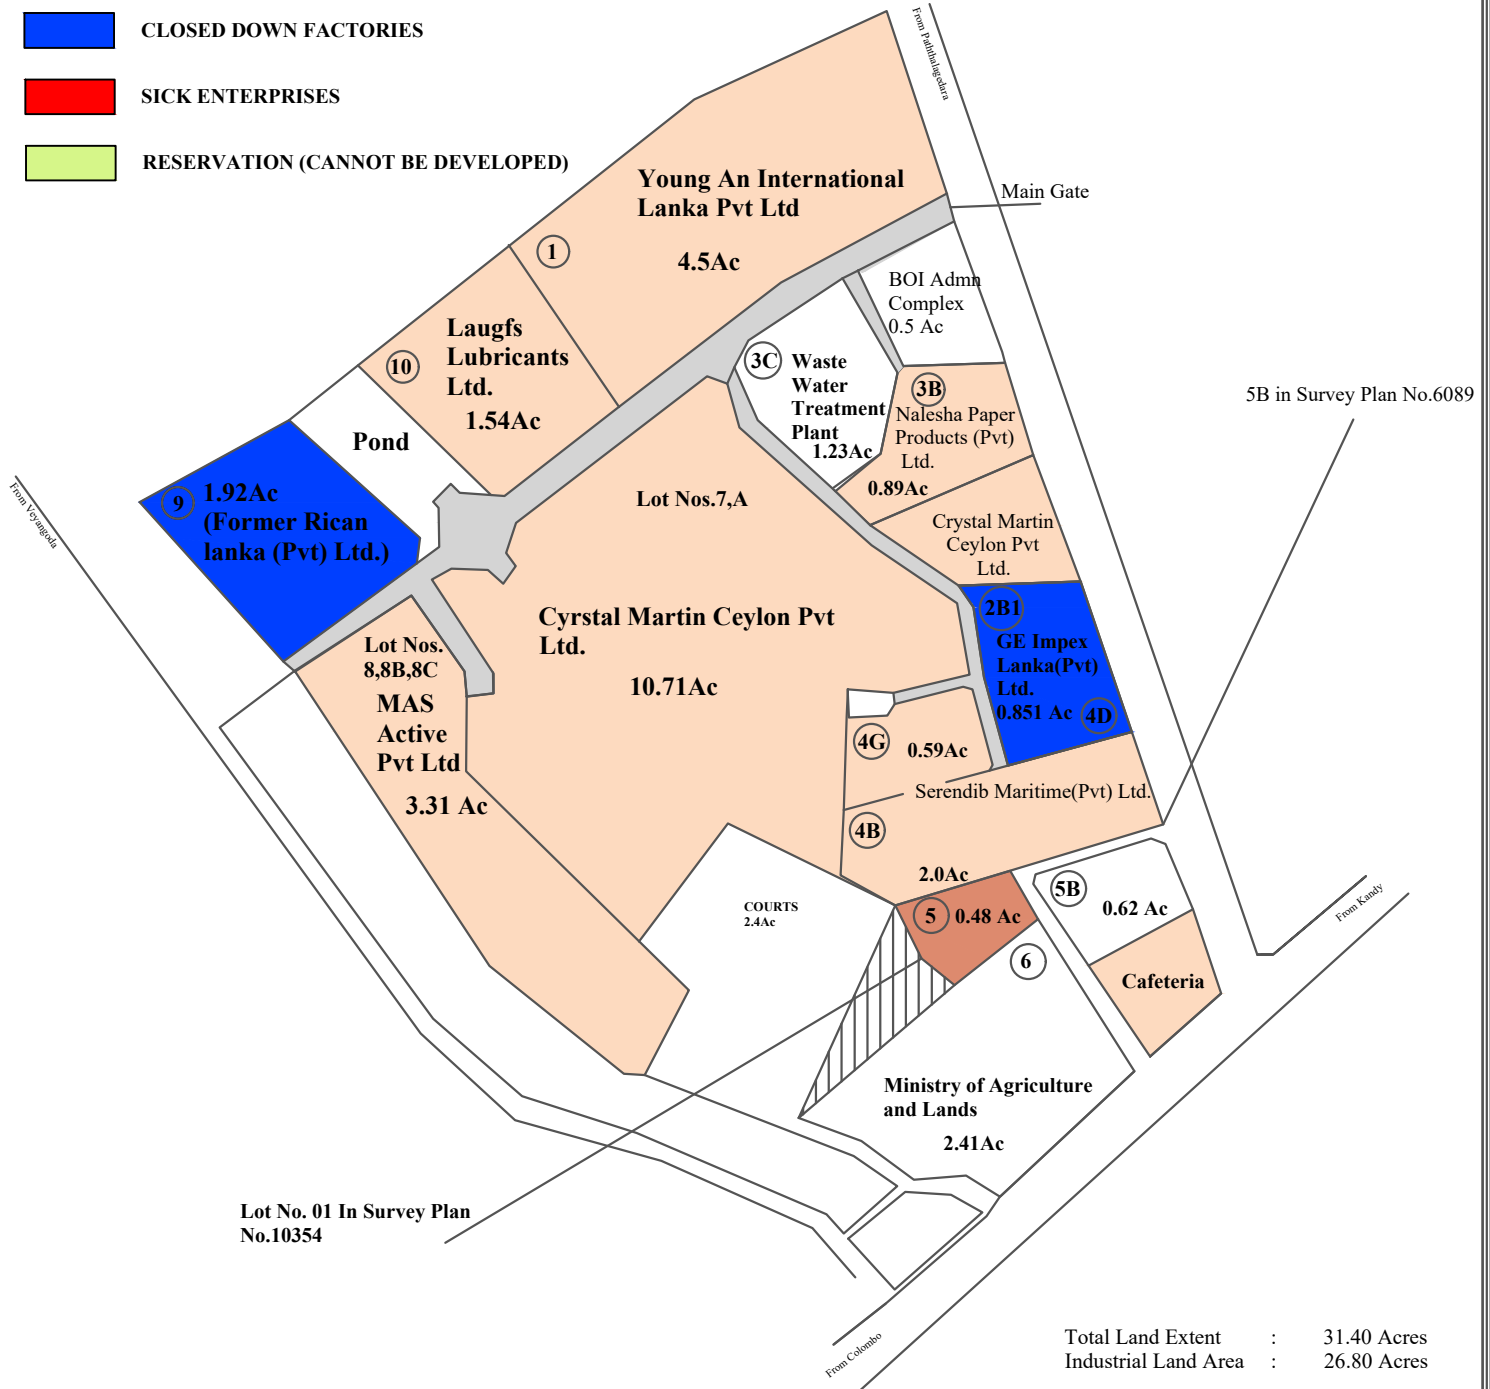

MALWATTA EXPORT PROCESSING PARK LAYOUT PLAN

LEGEND

- LAND ALLOCATED
- LAND ALLOCATED (UNDERUTILIZED)
- VACANT DEVELOPED
- VACANT UNDEVELOPED
- CLOSED DOWN FACTORIES
- SICK ENTERPRISES
- RESERVATION (CANNOT BE DEVELOPED)

Total Land Extent : 31.40 Acres
Industrial Land Area : 26.80 Acres